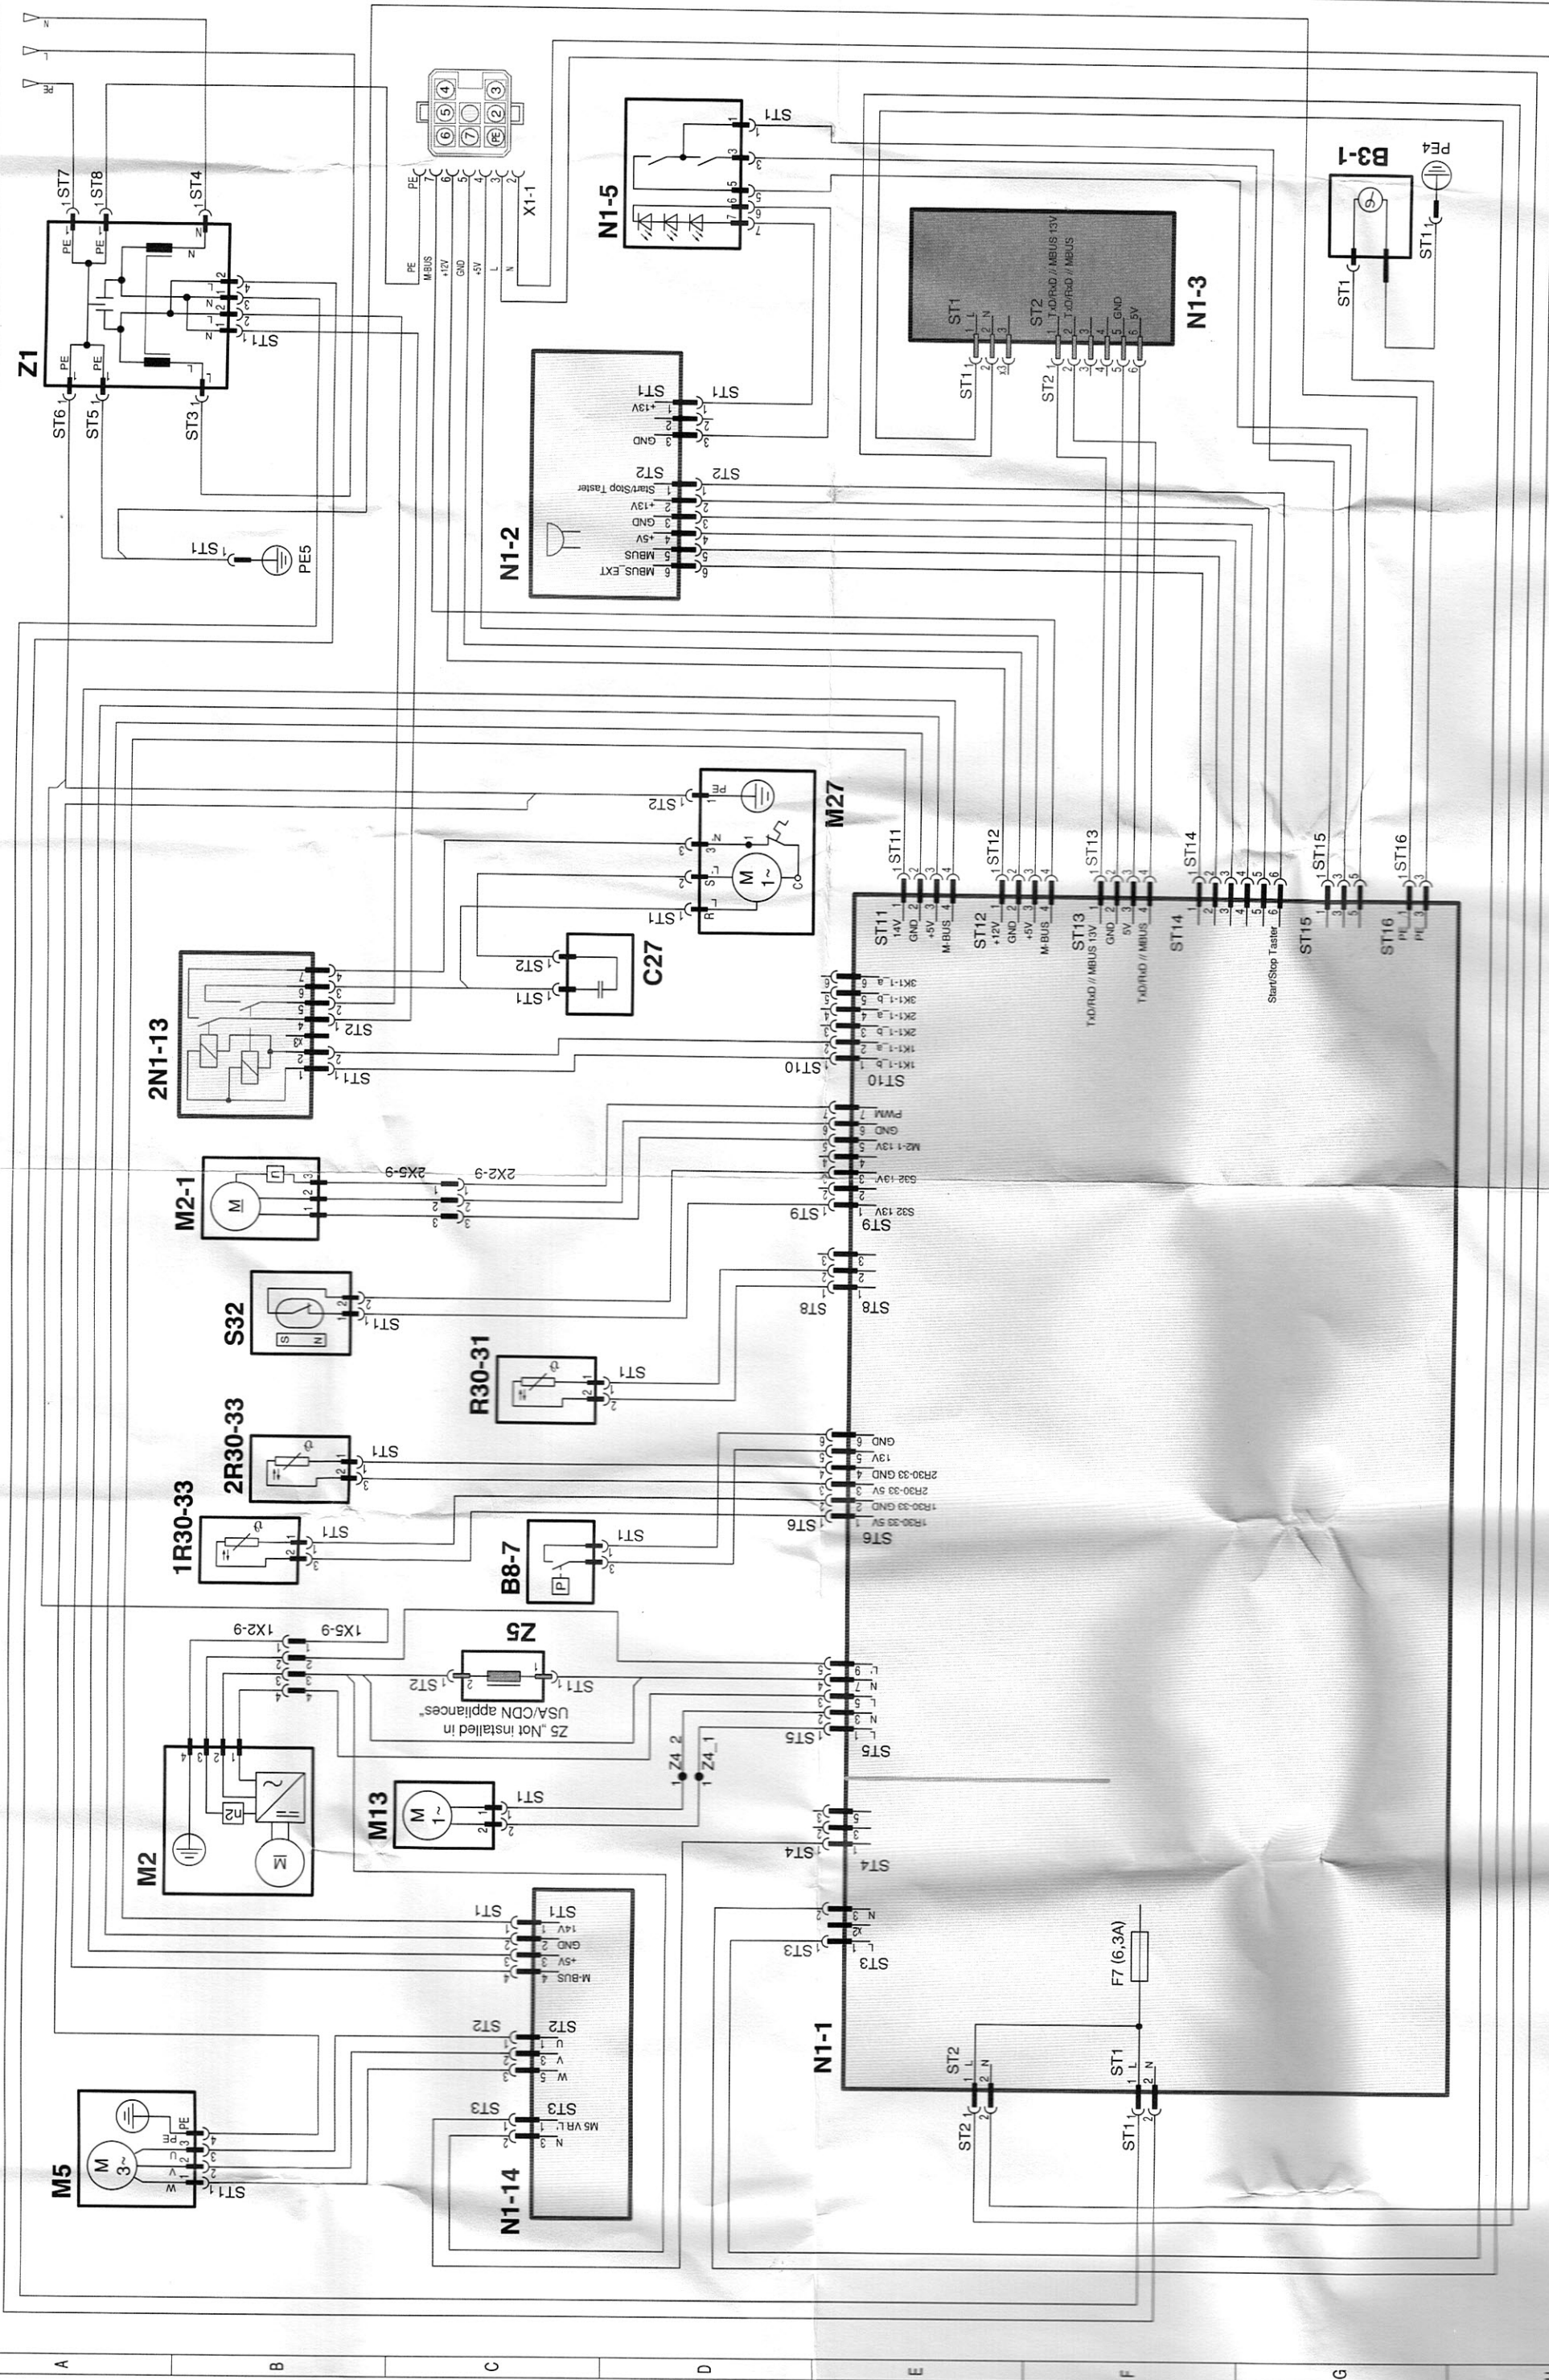

1 2 3 4 5 6 7 8 9 10 11 12

E-cable	Format A2	Name	Name
Ersteller	Created by	Date	Date
Bearb.	Processed by	GT/Wing	GT/Böhner
Gepr.	Approved by	GT/Echtemayer	GT/Echtemayer
Mail-Nr. / Mail no.		10189260	
Dok-Nr. / Doc. no.		100102502	
And-Nr. / Change no.		005	
And-Nr. / Rev.-Index		005	